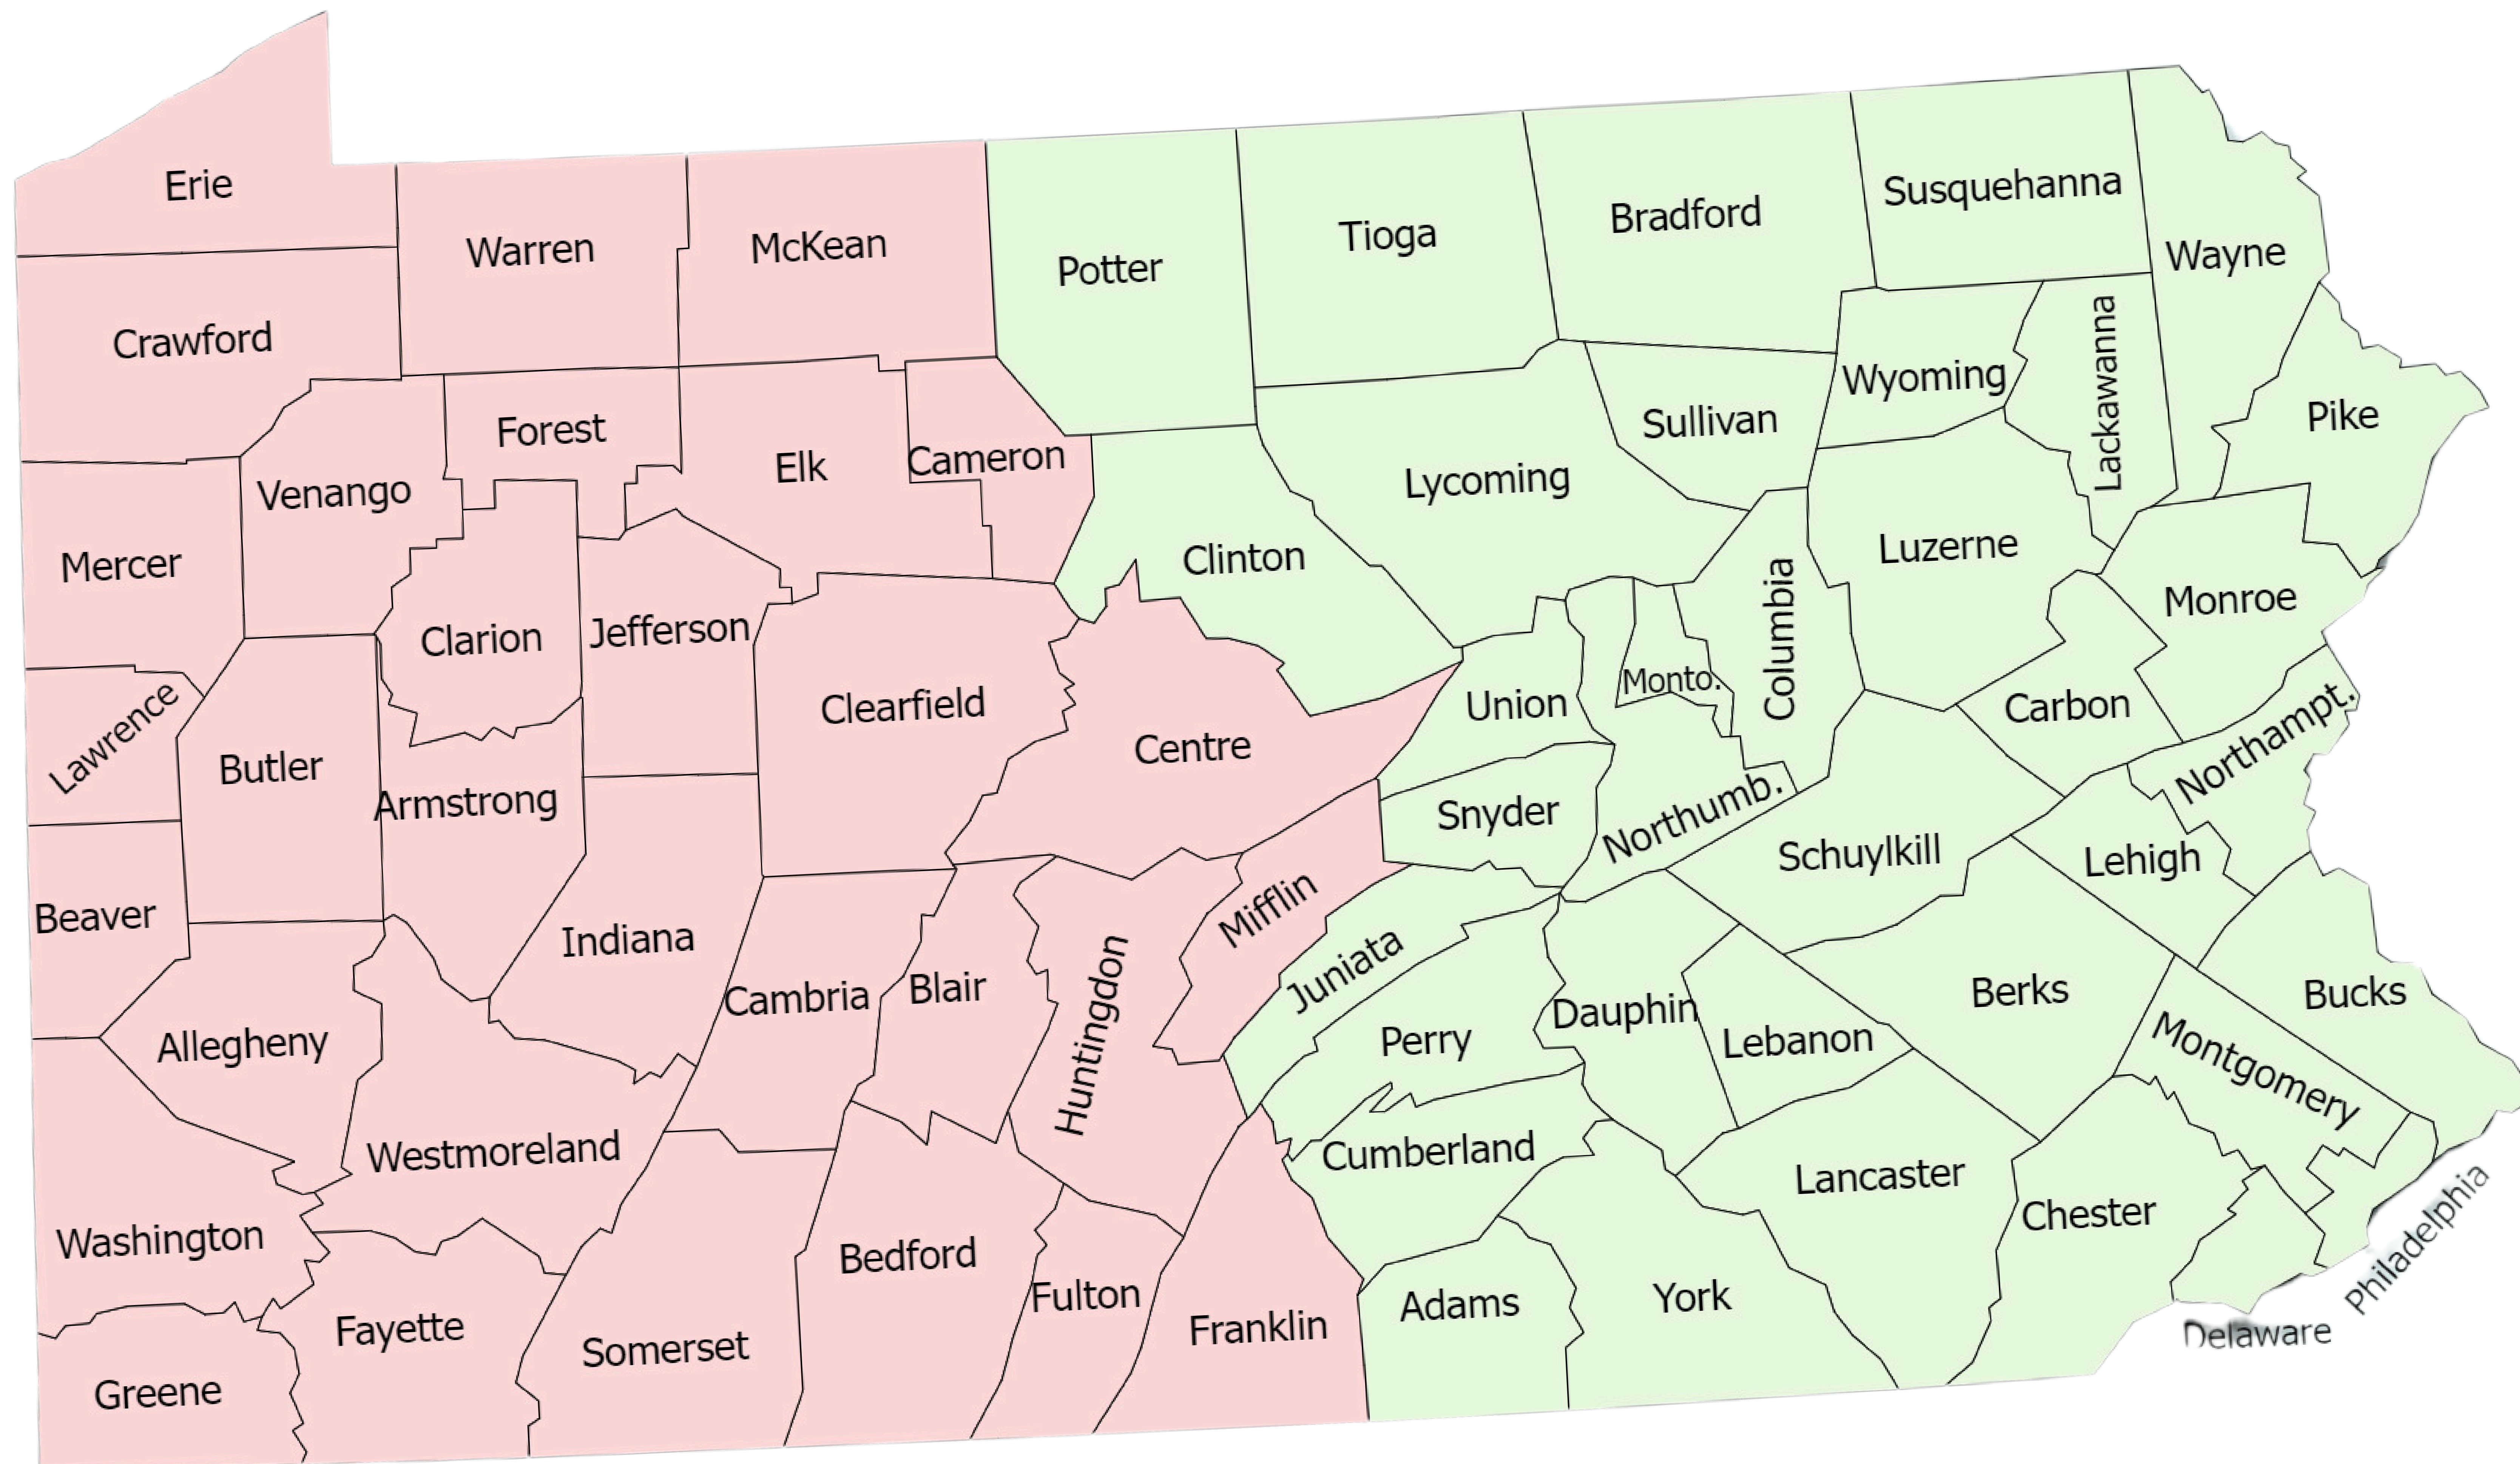

SNAPA EAST & WEST REGION MAP

West

Melissa Schad

412-366-6360 x1612
mschad@avonworth.k12.pa.us

West

Jeremy Bergman

724-656-4700 x 1353
jbergman@ncasd.com

East